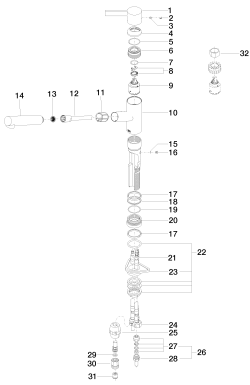

Kitchen - eno

Single-lever mixer with pull-out spout - polished chrome

Article number: 33 840 760-00 0010

- 8-5/8" Projection
- Swiveling spout 130°
- Areated stream
- Total height 6-5/8"
- Height to aerator/spout outlet 5-3/4"
- 1-3/8" hole diameter
- 2x 10 mm flexible supply lines including 3/8" US adapters
- Fabric braided spray hose 59"
- Water flow rate limited to max. 1.5 gpm
- lead-free
- (ADA)
- Internal backflow preventer.
- Combination with side spray set or profi side spray set not possible.

polished chrome

Dimensional drawing

Kitchen - eno
Single-lever mixer with pull-out spout - polished chrome
Article number: 33 840 760-00 0010

All dimensions in mm / inch = mm x 0,0394

Flow rate chart

Kitchen - eno
Single-lever mixer with pull-out spout - polished chrome
Article number: 33 840 760-00 0010

Recommended article

10 713 970-00
AIR SWITCH operating
button, trim parts only -
polished chrome

82 424 970-00
Soap dispenser without
flange - polished chrome

Kitchen - eno
Single-lever mixer with pull-out spout - polished chrome
Article number: 33 840 760-00 0010

Spare parts list

Number	Item Number	Designation	Number of units
--------	-------------	-------------	-----------------