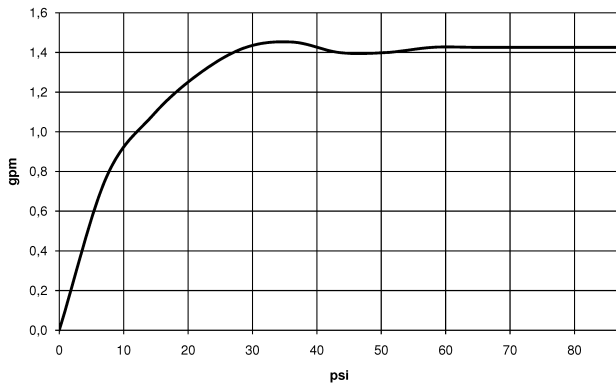

Kitchen - eno

Single-lever mixer with pull-out spout - polished chrome

Article number: 33 840 760-00 0010

- 8-5/8" Projection
- Swiveling spout 130°
- Areated stream
- Total height 6-5/8"
- Height to aerator/spout outlet 5-3/4"
- 1-3/8" hole diameter
- 2x 10 mm flexible supply lines including 3/8" US adapters
- Fabric braided spray hose 59"
- Water flow rate limited to max. 1.5 gpm
- lead-free
- (ADA)
- Internal backflow preventer.
- Combination with side spray set or profi side spray set not possible.

polished chrome

Dimensional drawing

Kitchen - eno
Single-lever mixer with pull-out spout - polished chrome
Article number: 33 840 760-00 0010

All dimensions in mm / inch = mm x 0,0394

Flow rate chart

Kitchen - eno
Single-lever mixer with pull-out spout - polished chrome
Article number: 33 840 760-00 0010