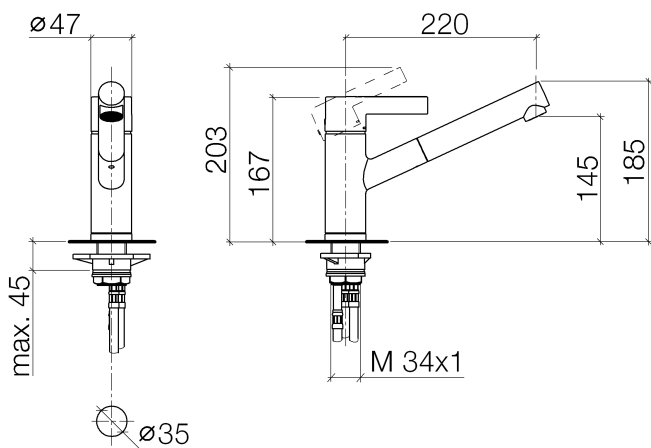

Kitchen - eno

Single-lever mixer with pull-out spout - polished chrome

Article number: 33 840 760-00 0010

- 8-5/8" Projection
- Swiveling spout 130°
- Areated stream
- Total height 6-5/8"
- Height to aerator/spout outlet 5-3/4"
- 1-3/8" hole diameter
- 2x 10 mm flexible supply lines including 3/8" US adapters
- Fabric braided spray hose 59"
- Water flow rate limited to max. 1.5 gpm
- lead-free
- (ADA)
- Internal backflow preventer.
- Combination with side spray set or profi side spray set not possible.

polished chrome

Dimensional drawing

Kitchen - eno
Single-lever mixer with pull-out spout - polished chrome
Article number: 33 840 760-00 0010

All dimensions in mm / inch = mm x 0,0394

Flow rate chart

Kitchen - eno
Single-lever mixer with pull-out spout - polished chrome
Article number: 33 840 760-00 0010

Recommended article

10 713 970-00
AIR SWITCH operating
button, trim parts only -
polished chrome

82 424 970-00
Soap dispenser without
flange - polished chrome

Kitchen - eno
Single-lever mixer with pull-out spout - polished chrome
Article number: 33 840 760-00 0010